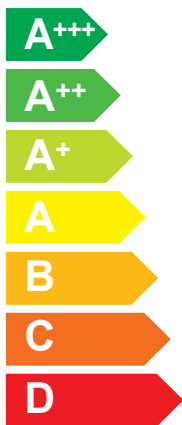

ENERG

енергия · ενεργεια

3302135

ATAG

ENERGION M COMPACT 40

A++

A+

Two icons showing sound power levels. The top icon shows a speaker inside a house with the value 35 dB. The bottom icon shows a speaker outside a house with the value 53 dB.

A legend for energy consumption in kW, represented by three colored squares: dark blue for 07 kW, medium blue for 05 kW, and light blue for 02 kW.