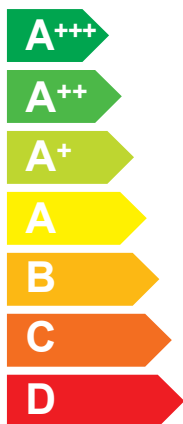

ENERG

енергия · ενεργεια

3302136

ATAG

ENERGION M COMPACT 40 ZZ

A++

A+

Two icons showing sound power levels. The top icon shows a speaker inside a house with the value **42 dB**. The bottom icon shows a speaker outside a house with the value **53 dB**.

A legend with three colored squares and their corresponding energy consumption values: a dark blue square for **07 kW**, a medium blue square for **05 kW**, and a light blue square for **02 kW**.