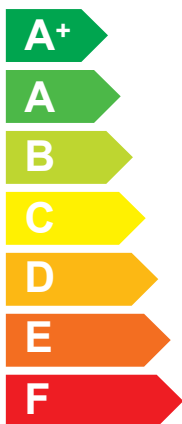

ENERG

енергия · ενεργεια

3302136

ATAG

ENERGION M COMPACT 40 ZZ

A++

A+

Two icons showing sound power levels. The top icon shows a speaker inside a house with the value **42 dB**. The bottom icon shows a speaker outside a house with the value **53 dB**.

A legend with three colored squares and their corresponding energy consumption values: a dark blue square for **07 kW**, a medium blue square for **05 kW**, and a light blue square for **02 kW**.