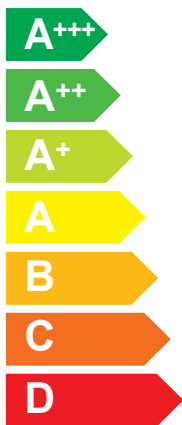

ENERG

енергия · ενεργεια

3302140

ATAG

ENERGION M COMPACT 80 2Z

A++

A+

Two icons showing sound power levels. The top icon shows a speaker inside a house with the value 42 dB. The bottom icon shows a speaker outside a house with the value 57 dB.